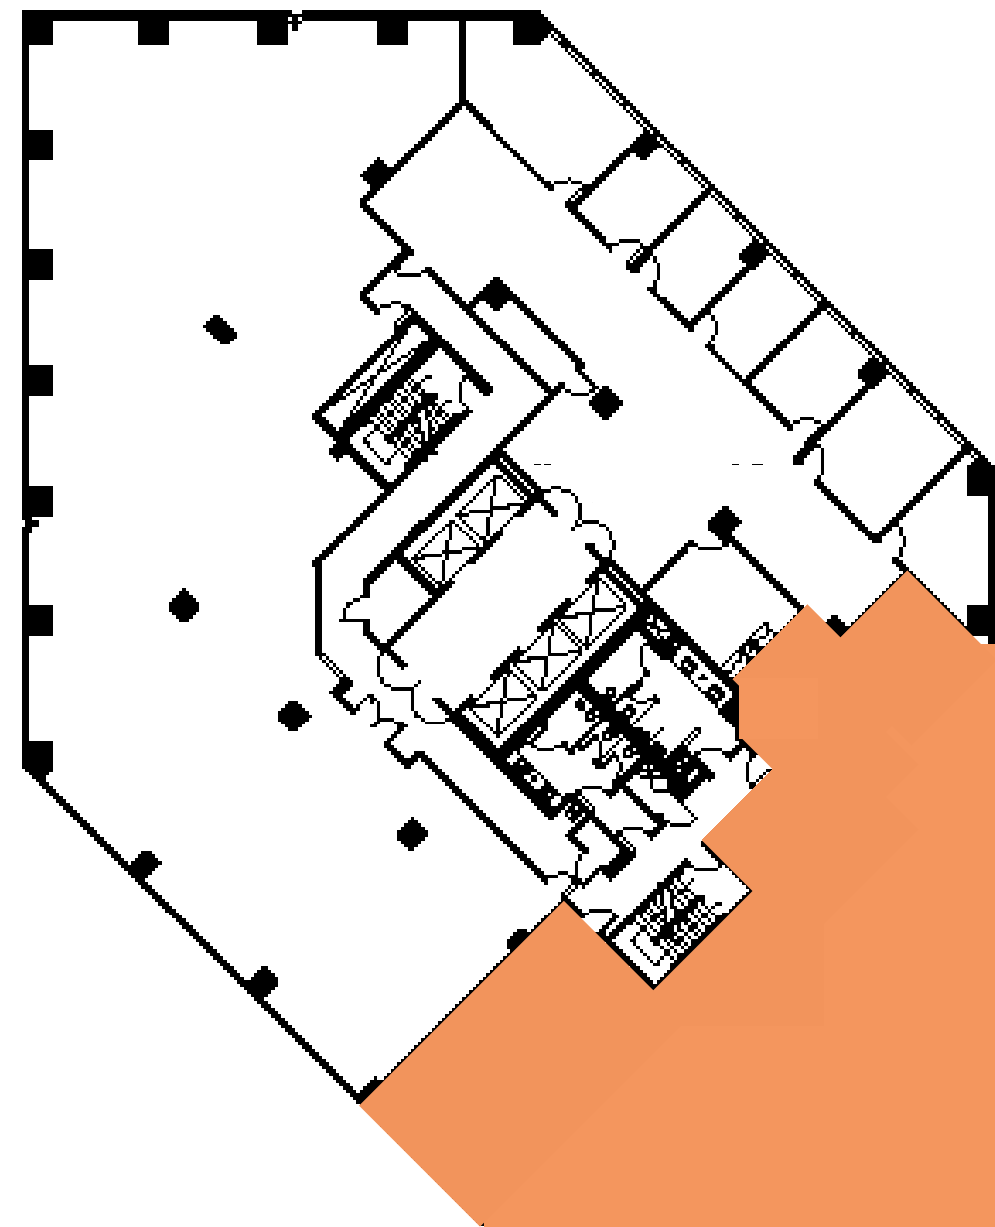

SUITE: 350

RSF: 4,542

OCEAN
PLAZA

AS-BUILT CONFIGURATION

OFFICES.....	N/A
RECEPTION.....	N/A
CONFERENCE ROOMS.....	N/A
KITCHEN.....	N/A
OPEN WORK AREA.....	N/A

Not to scale, furniture and appliances not included

KEY PLAN

PLEASE CONTACT:
USALEASING@ONNI.COM
(213) 629 - 2041