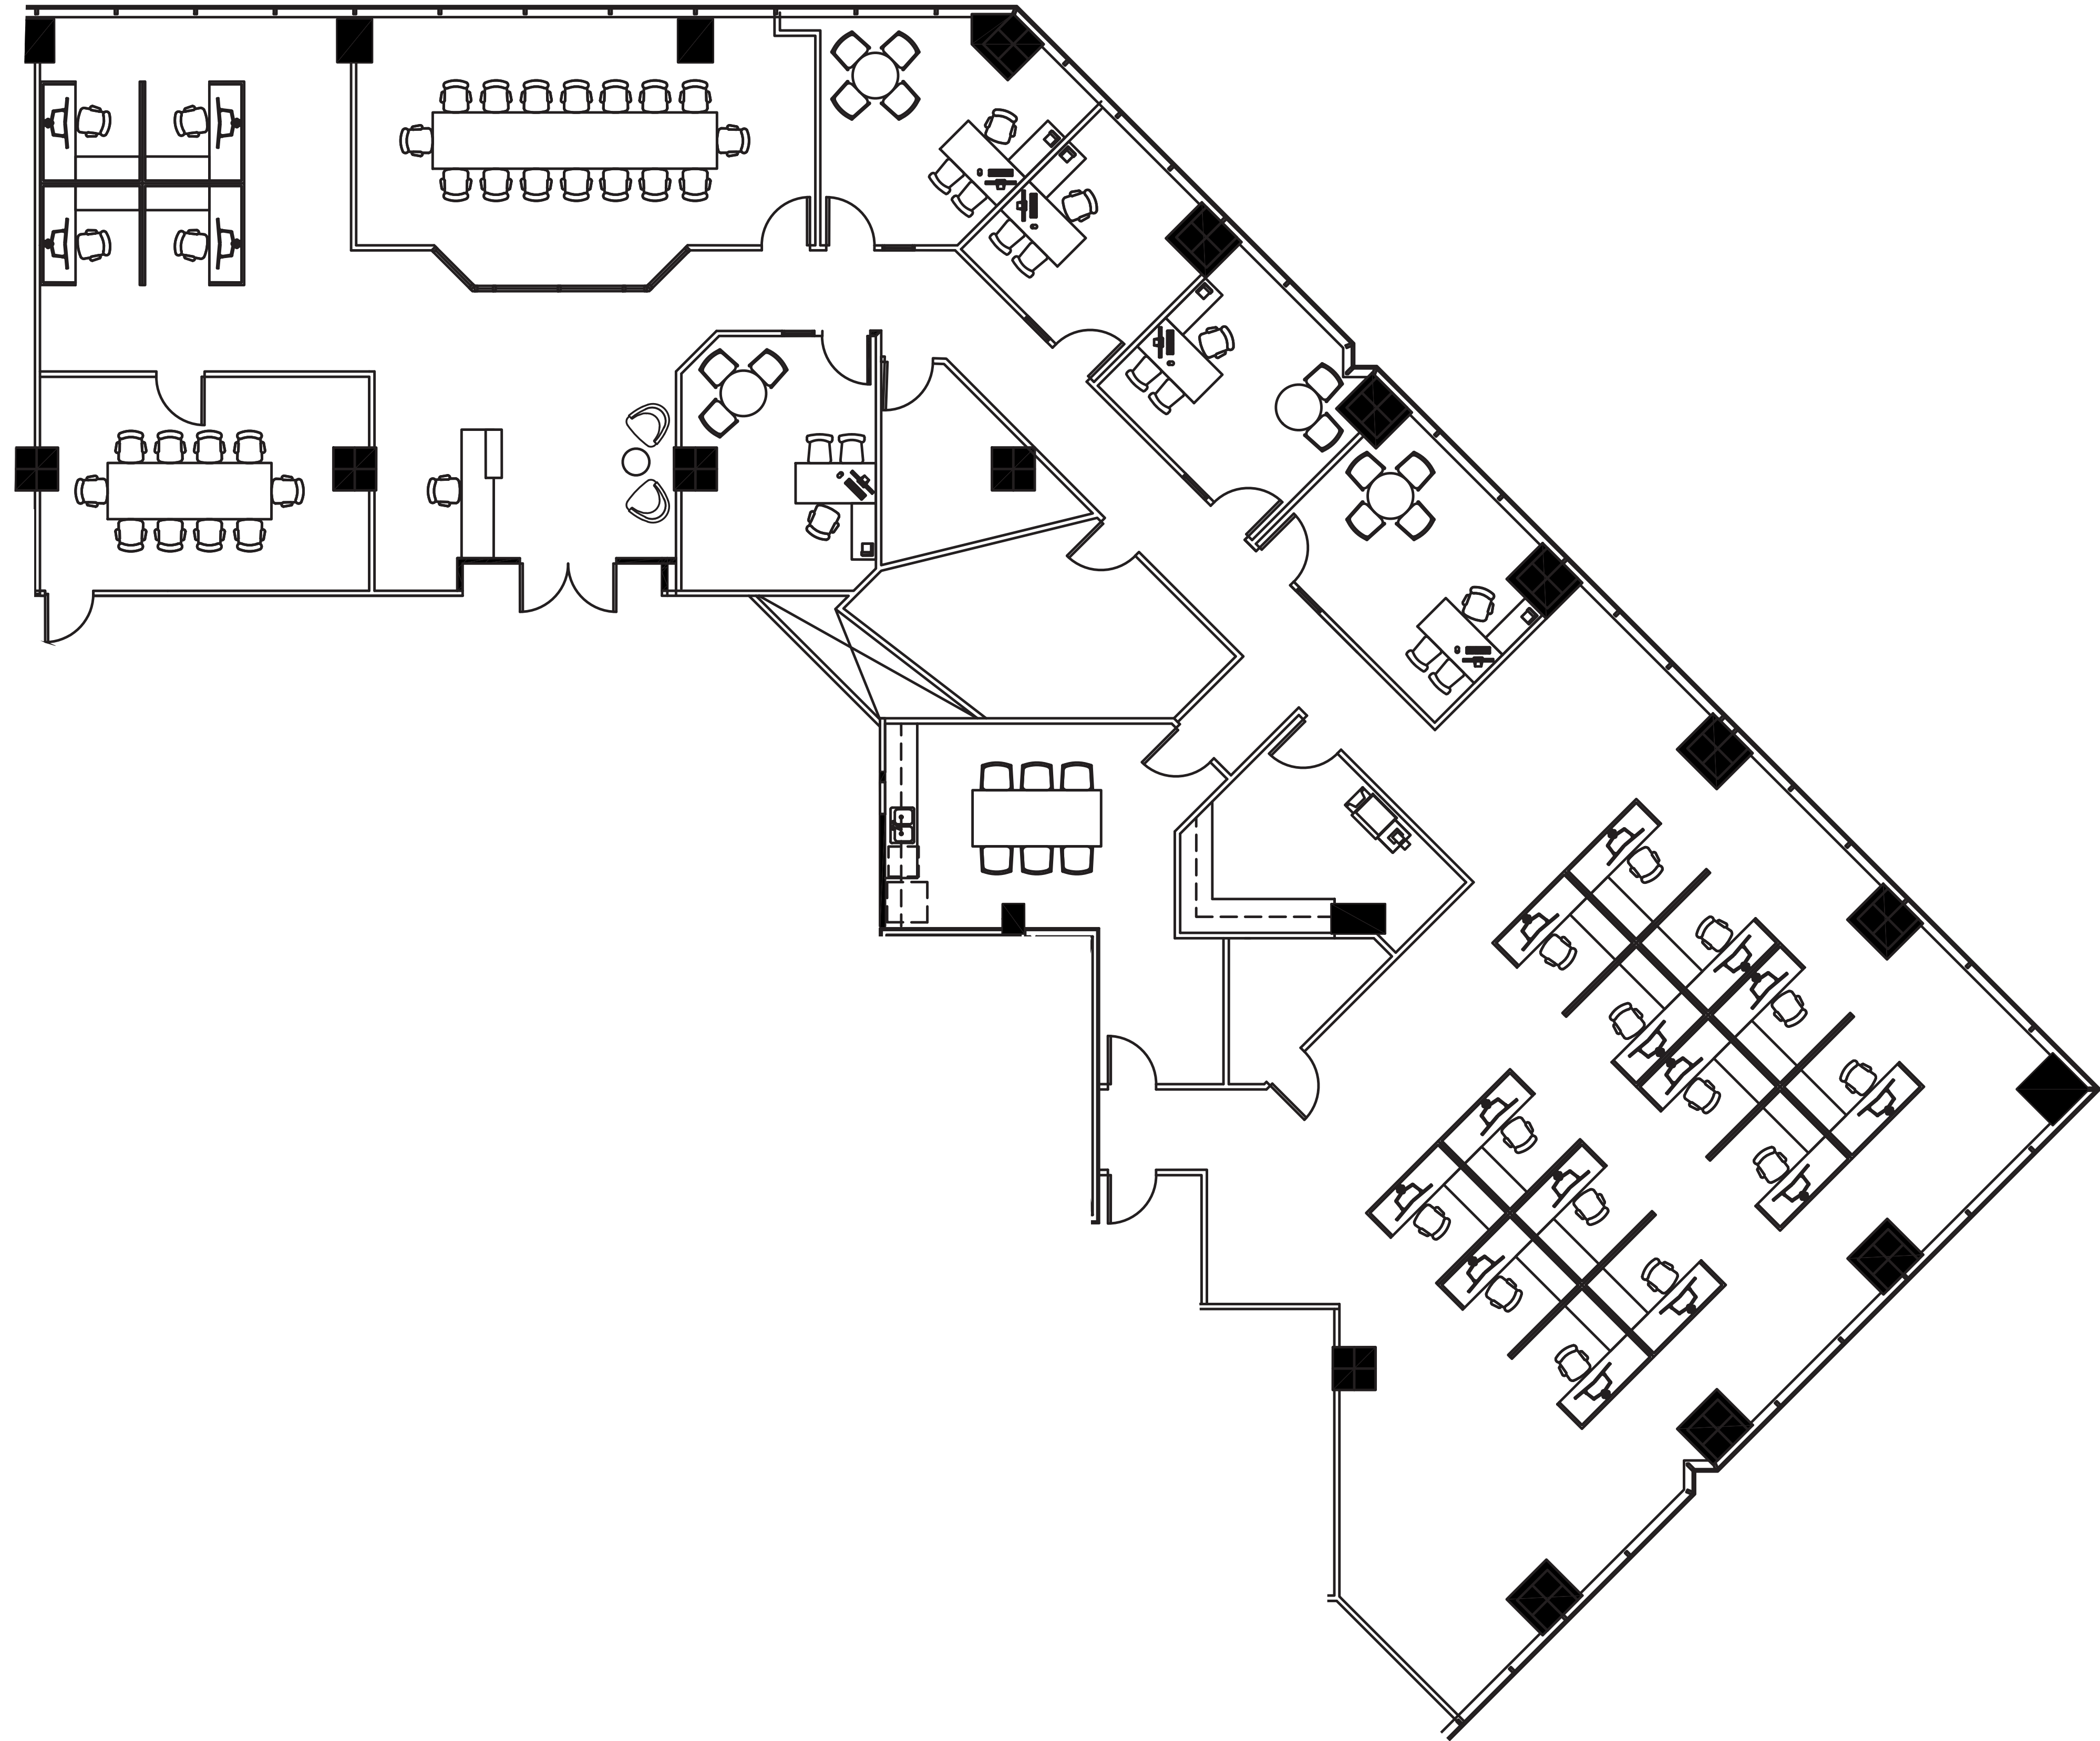

SUITE: 320

RSF: 6,906

OCEAN
PLAZA

AS-BUILT CONFIGURATION

OFFICES.....	5
RECEPTION.....	1
CONFERENCE ROOMS.....	2
KITCHEN.....	1
OPEN WORK AREA.....	+/-18

Not to scale, furniture and appliances not included

KEY PLAN

PLEASE CONTACT:
USALEASING@ONNI.COM
(213) 629 - 2041