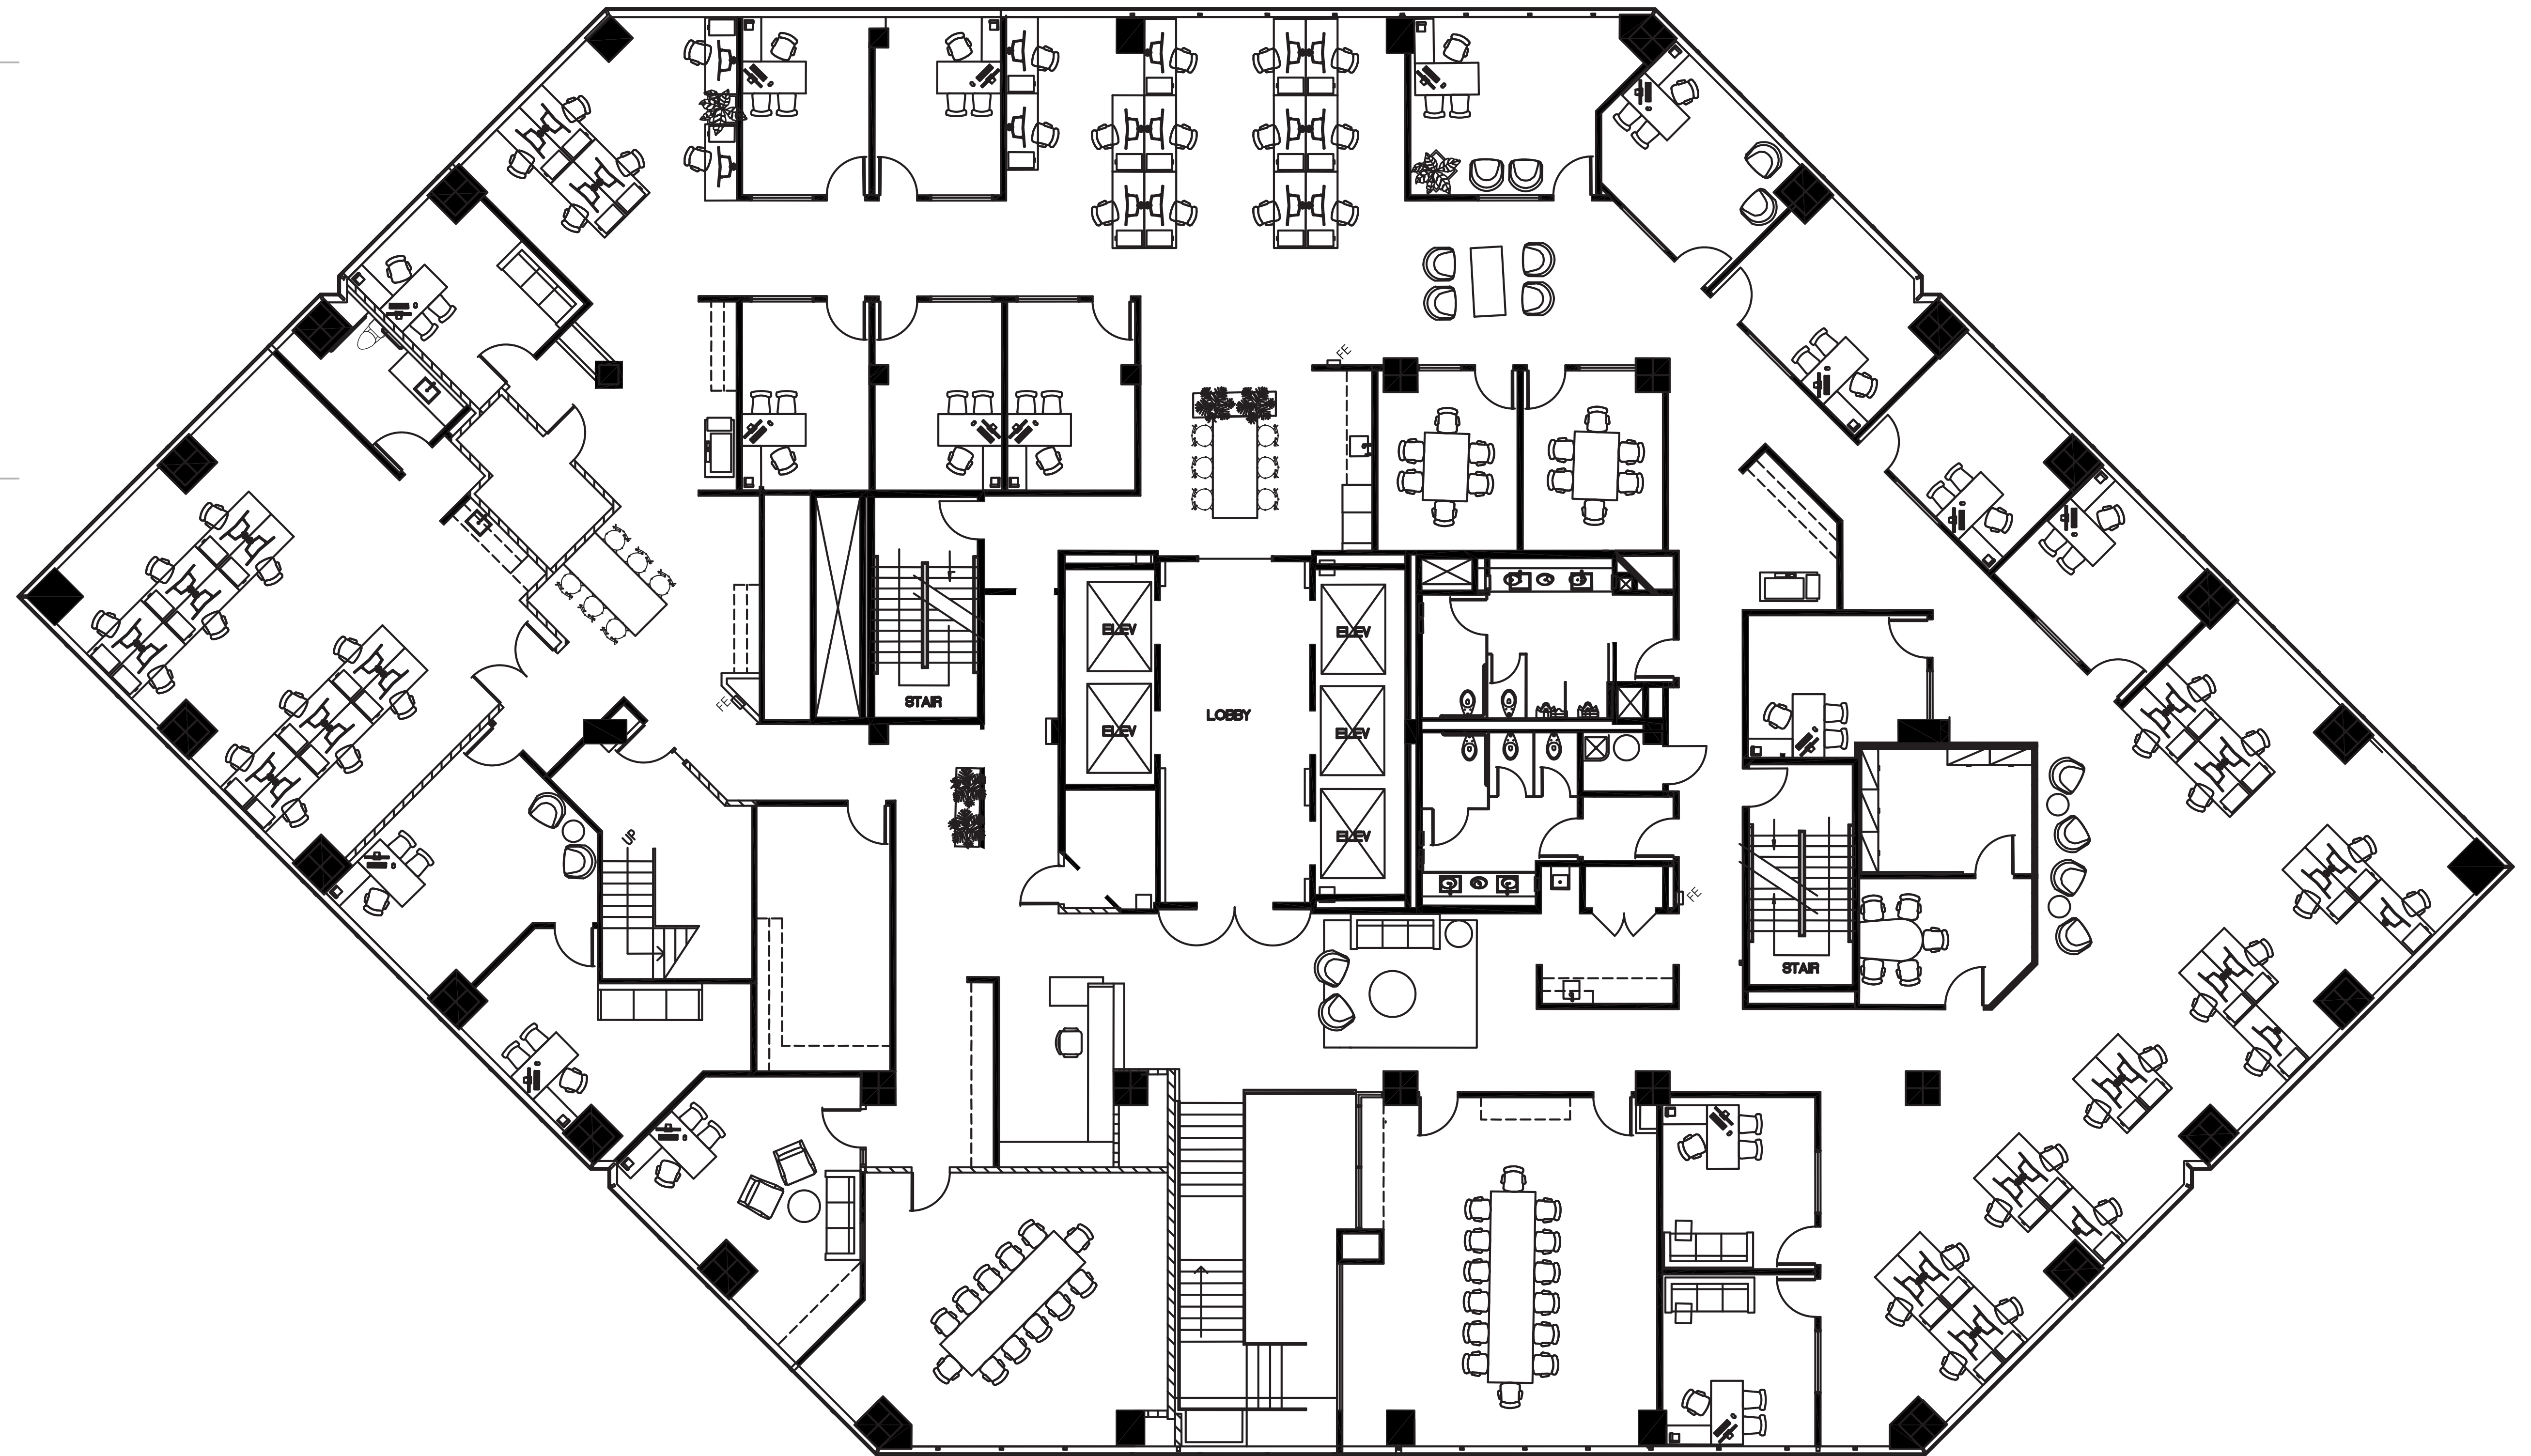

SUITE: 1500

RSF: 16,368

OCEAN
PLAZA

AS-BUILT CONFIGURATION

OFFICES.....	17
CONFERENCE ROOMS.....	5
OPEN WORK AREA.....	+/- 50
KITCHEN.....	1

Not to scale, furniture and appliances not included

KEY PLAN

PLEASE CONTACT:
USALEASING@ONNI.COM
(213) 629 - 2041