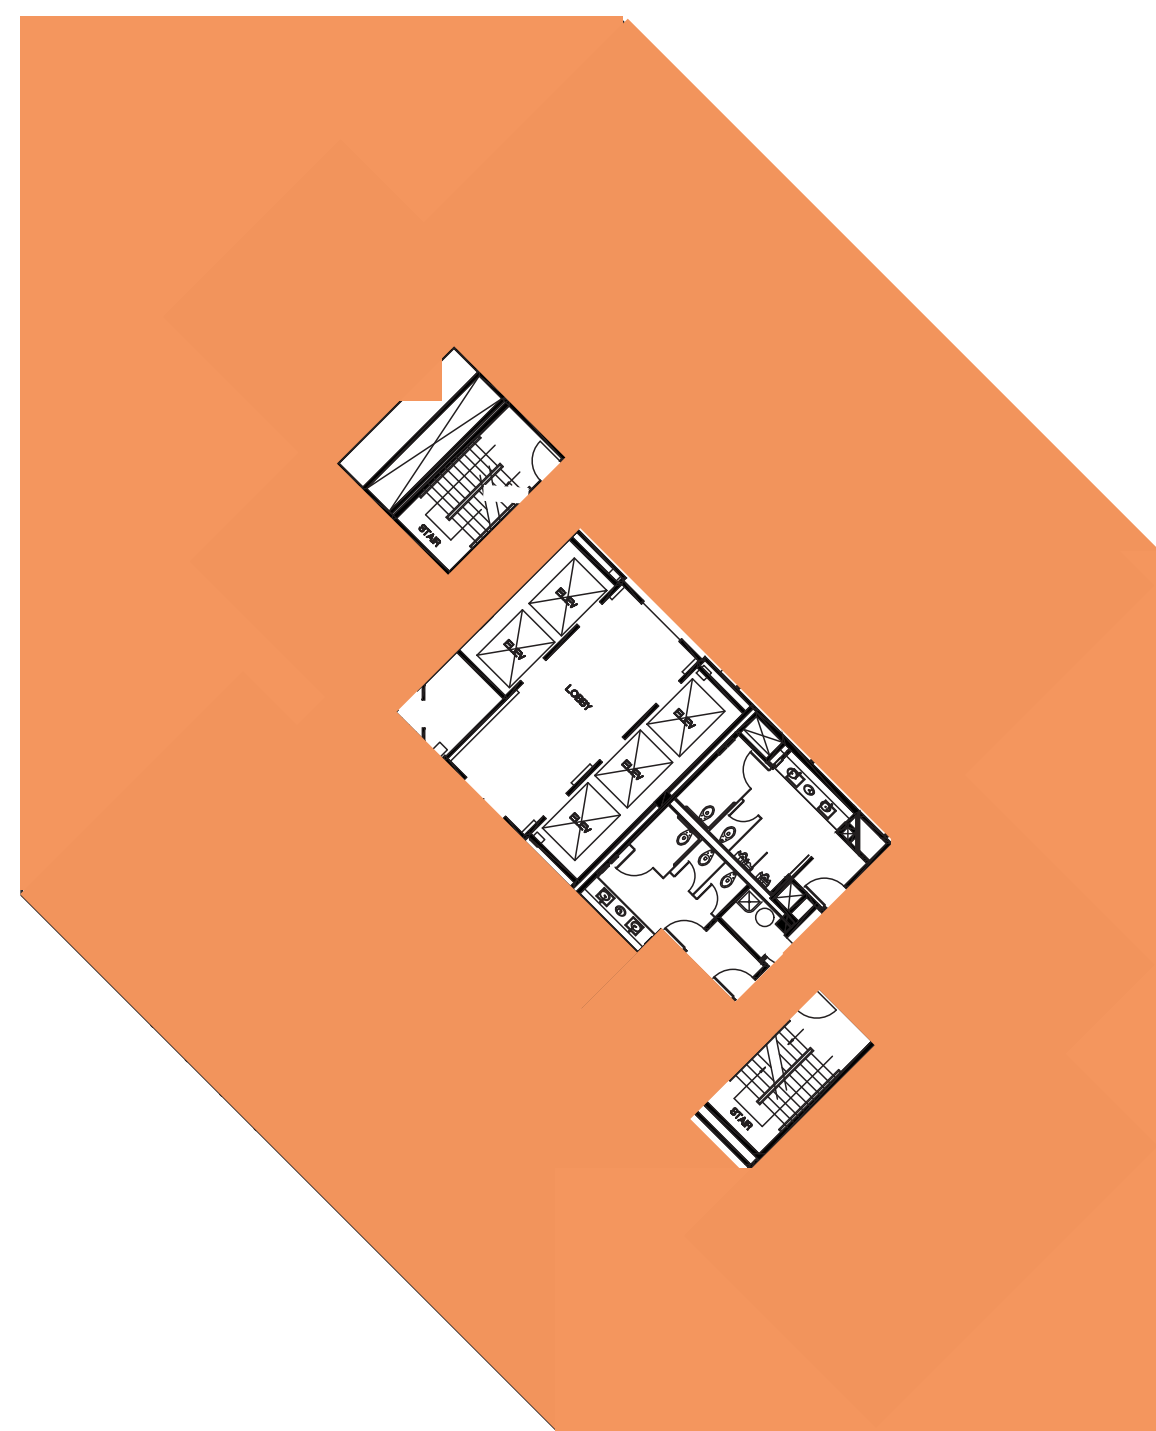

SUITE: 1500

RSF: 16,368

OCEAN
PLAZA

AS-BUILT CONFIGURATION

OFFICES.....	17
CONFERENCE ROOMS.....	5
OPEN WORK AREA.....	+/- 50
KITCHEN.....	1

Not to scale, furniture and appliances not included

KEY PLAN

PLEASE CONTACT:
USALEASING@ONNI.COM
(213) 629 - 2041