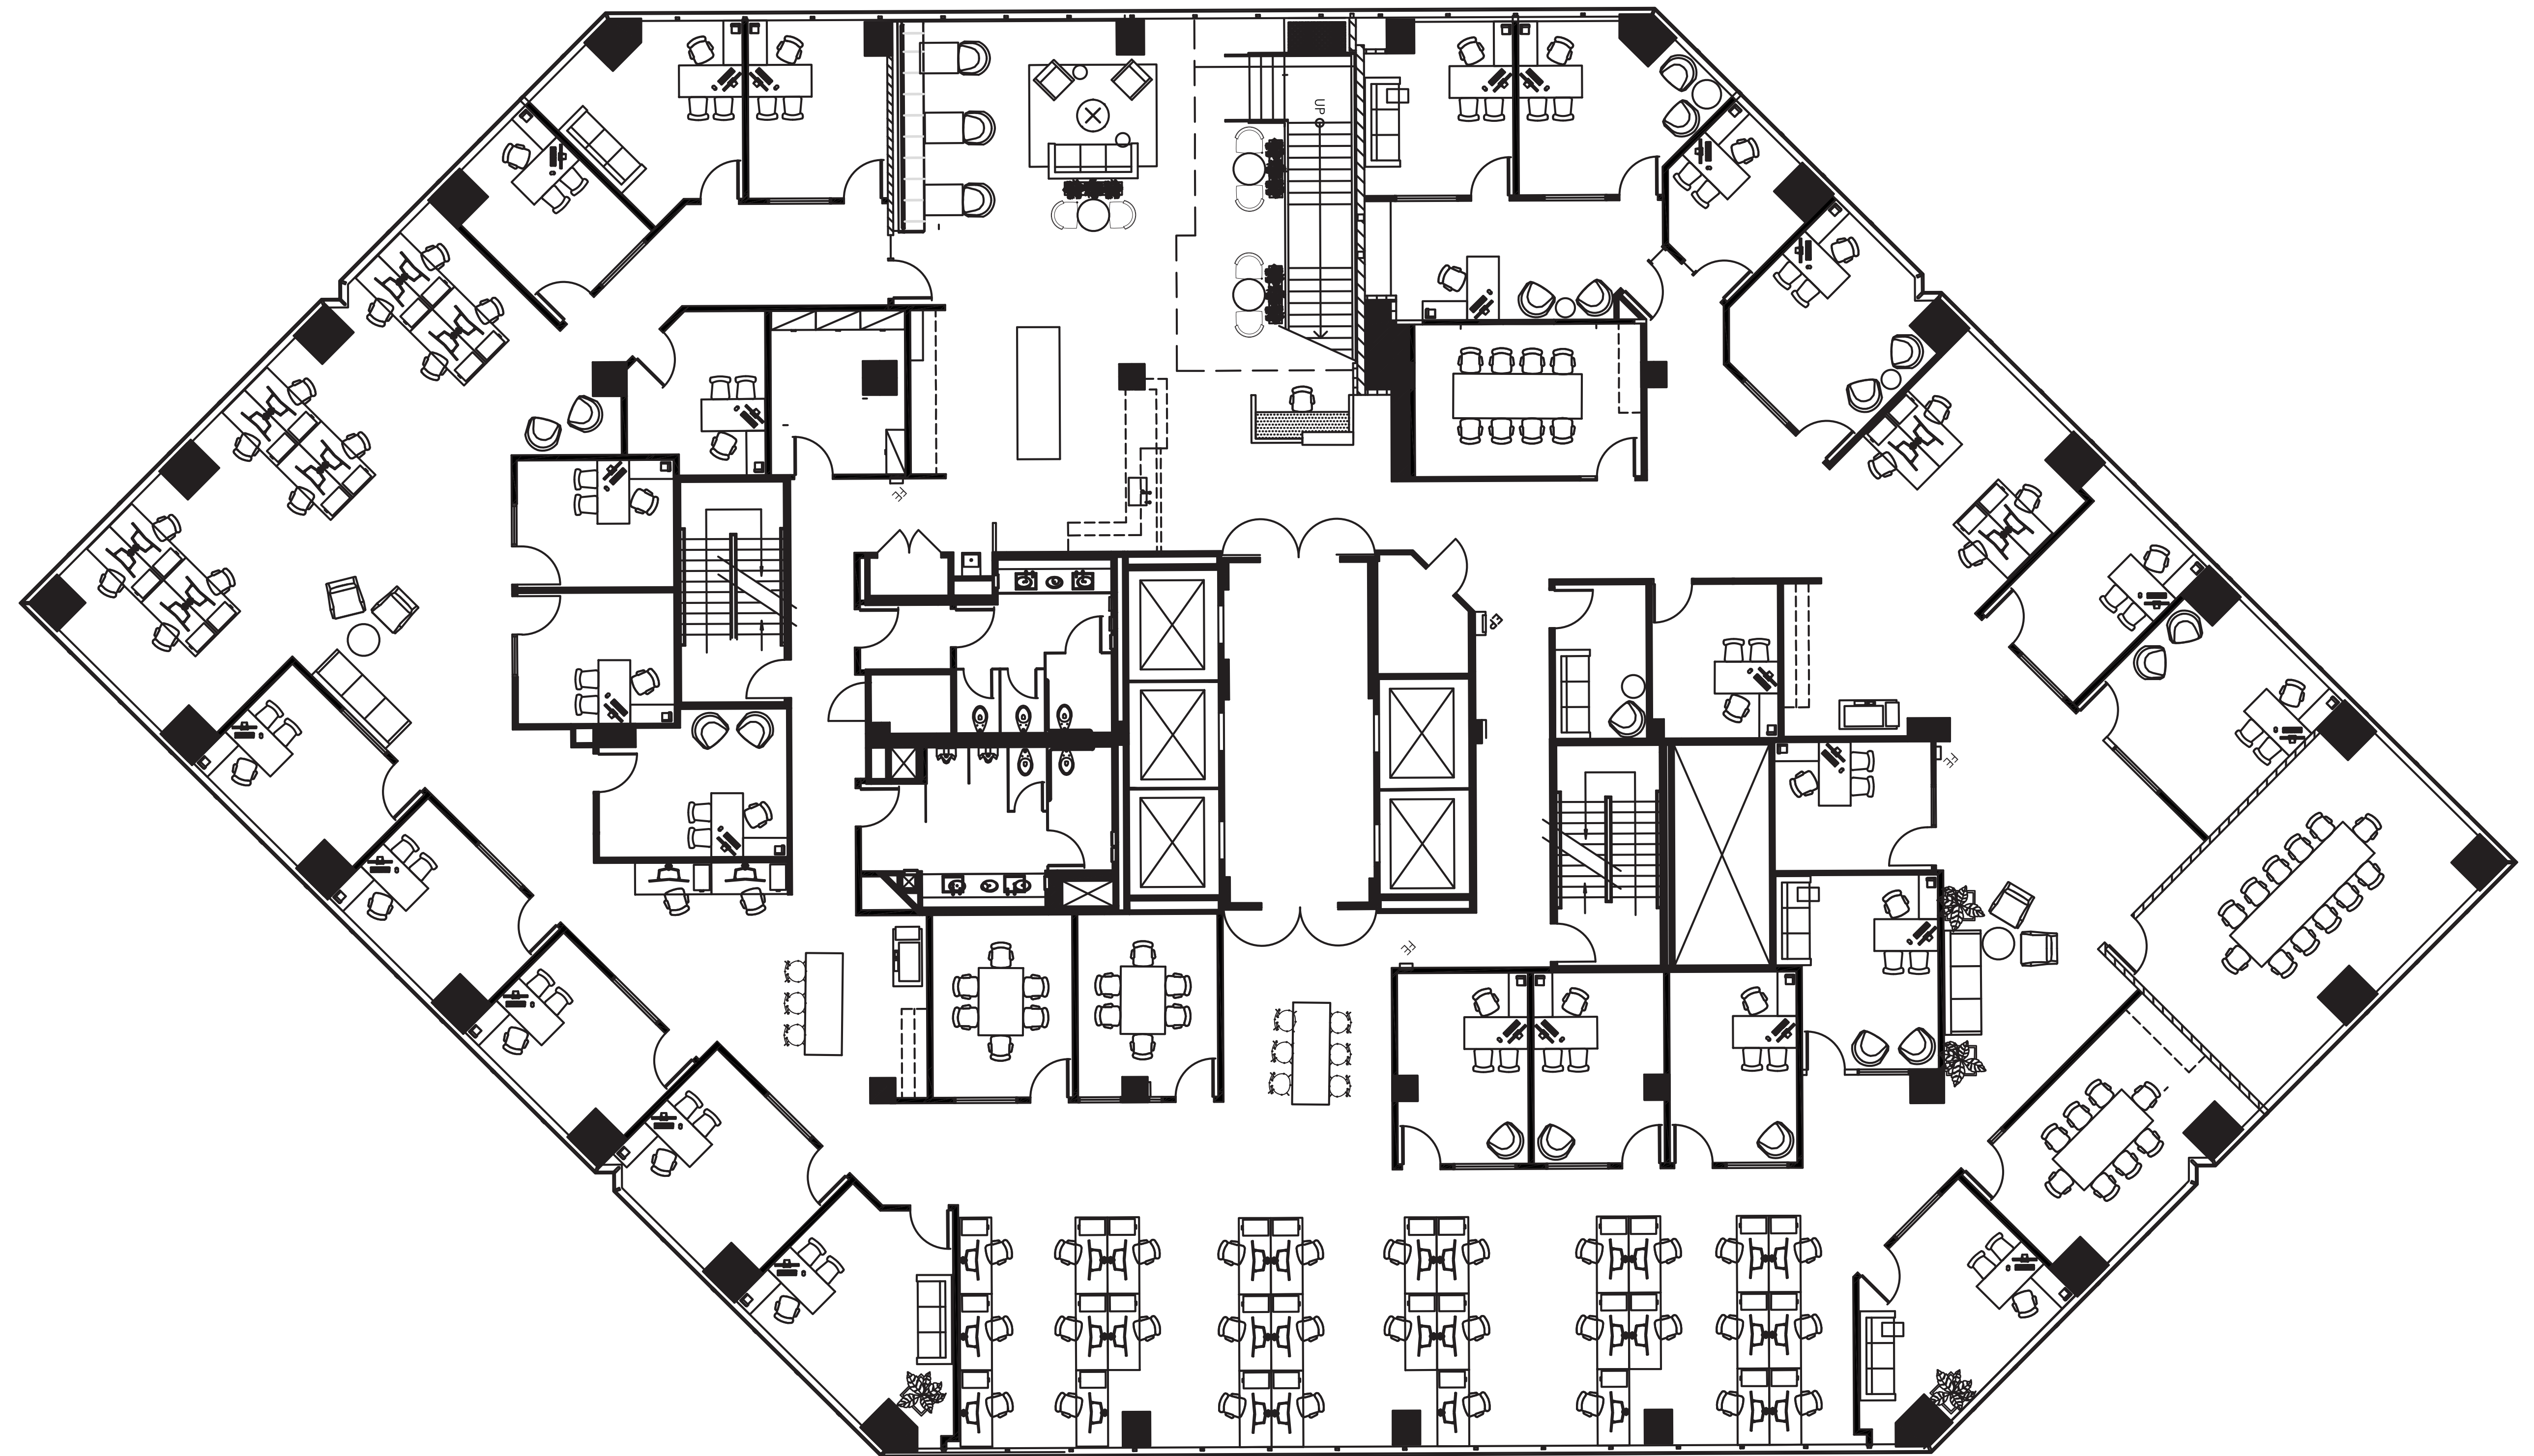

SUITE: 1400

RSF: 16,248

OCEAN  
PLAZA

AS-BUILT CONFIGURATION

OFFICES.....	26
CONFERENCE ROOMS.....	5
OPEN WORK AREA.....	+/- 48
KITCHEN.....	1

*Not to scale, furniture and appliances not included*

KEY PLAN

PLEASE CONTACT:  
USALEASING@ONNI.COM  
(213) 629 - 2041